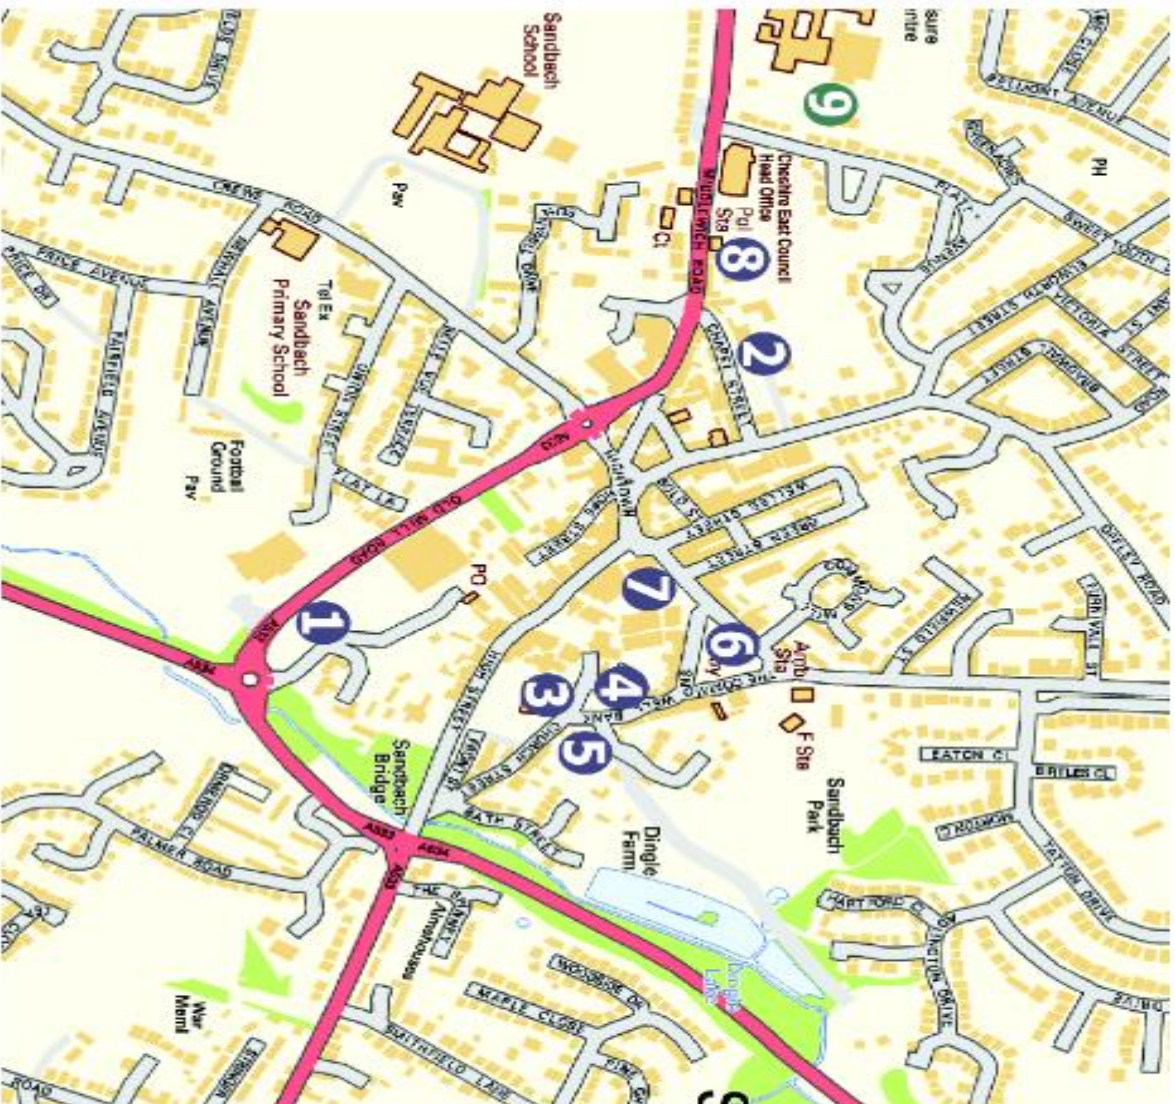

Please click the map for a larger image

Tel: 01270 537547

Tel: 01625 504706

Email: carparks@cheshireeast.gov.uk

Key to Location of Car Parks

1. Brookhouse Road Car Park – 147 cars
2. Chapel Street Car Park – 100 cars
3. Crown Bank Car Park – 11 cars
4. Hawk Street Car Park – 11 cars
5. Well Bank Car Park – 14 cars
6. Scotch Common Car Park – 140 cars
7. Little Common Car Park – 28 cars
8. Westfields Car Park – 36 cars